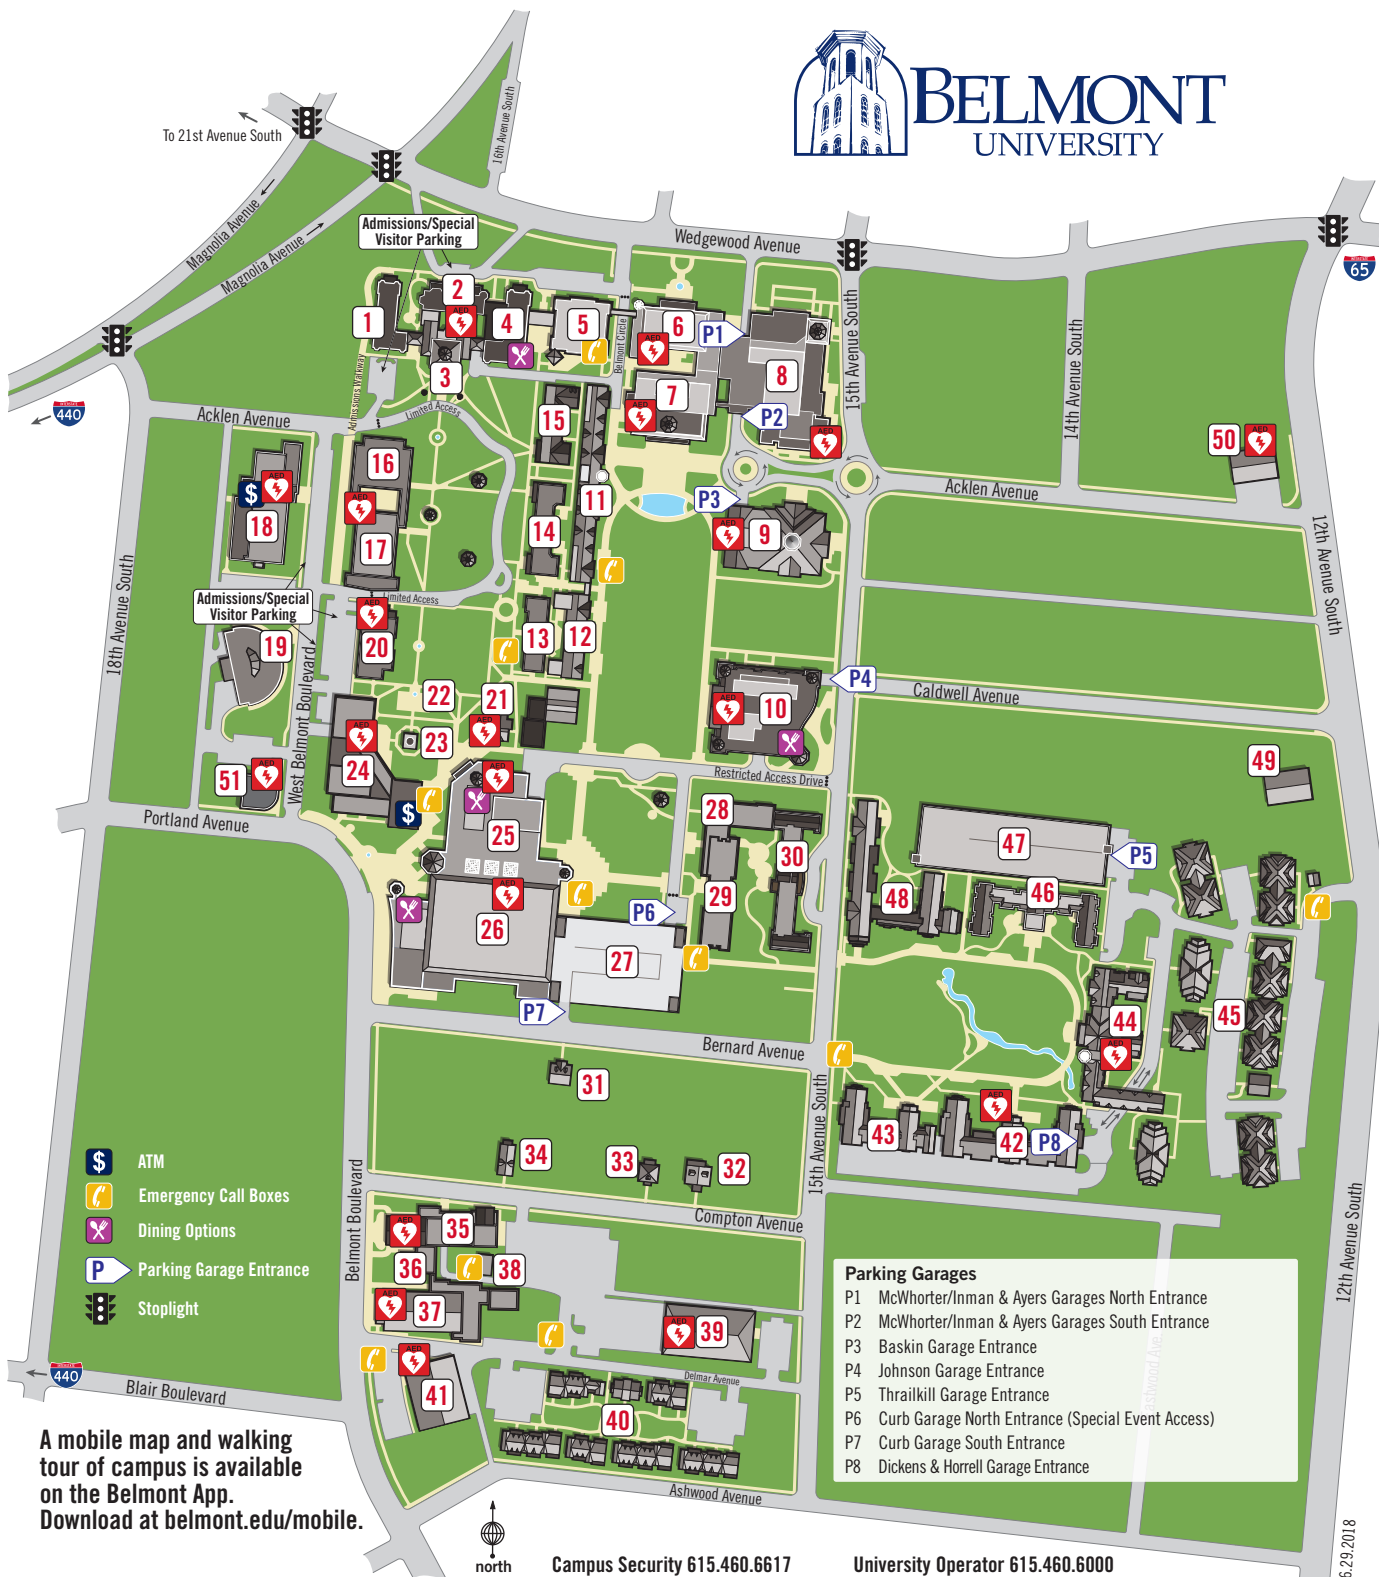

(P) Parking Garages

**AED LOCATIONS**

Building Name	Floor	Location
AYERS ACADEMIC CENTER	Ground Floor	Near Chapel
	1st Floor	Food Court
	4th Floor	Near Conference Room
BASKIN CENTER	1st Floor	Near Main Entrance
BEAMAN STUDENT LIFE CENTER		Rec Gym
BUNCH LIBRARY	1st Floor	Copy/Printer Room
CAMPUS SECURITY DISPATCH		Gabhart Student Center
CURB EVENT CENTER		North Concourse Wall
		South Concourse Wall
		First Aid Room
DICKENS HALL	1st Floor	Across from RA Station
FACILITIES MANAGEMENT SERVICES		Break Room
FOUTCH ALUMNI HOUSE		
FREEMAN HALL	1st Floor	Near Restrooms
HITCH BUILDING	3rd Floor	Near Elevator
INMAN CENTER	2nd Floor	Across from Women's Restroom
	3rd Floor	Across from Women's Restroom
	4th Floor	Across from Women's Restroom
JOHNSON CENTER	1st Floor	Near Women's Restroom
	2nd Floor	Near Stairwell 2 in Dining Hall
MAIL SERVICES/THE UPS STORE		
MASSEY PERFORMING ARTS CENTER	Main Floor	Near Women's Restrooms
MCAFFEE CONCERT HALL		Along North Wall
MCWHORTER HALL	1st Floor	Health Services
	2nd Floor	Near Elevators
	3rd Floor	Near Elevators
	4th Floor	Gross Motor Skills Lab
SPORT SCIENCE	1st Floor	On Wall Next to Gym
	2nd Floor	On Wall Next to Track
TALL HALL	Lower Level	Across from Fitness Studio
	5th Floor	Elevator Lobby
THE BELMONT STORE		Near Restrooms
TROUT/BLACK BOX THEATER	2nd Floor	In North Alcove