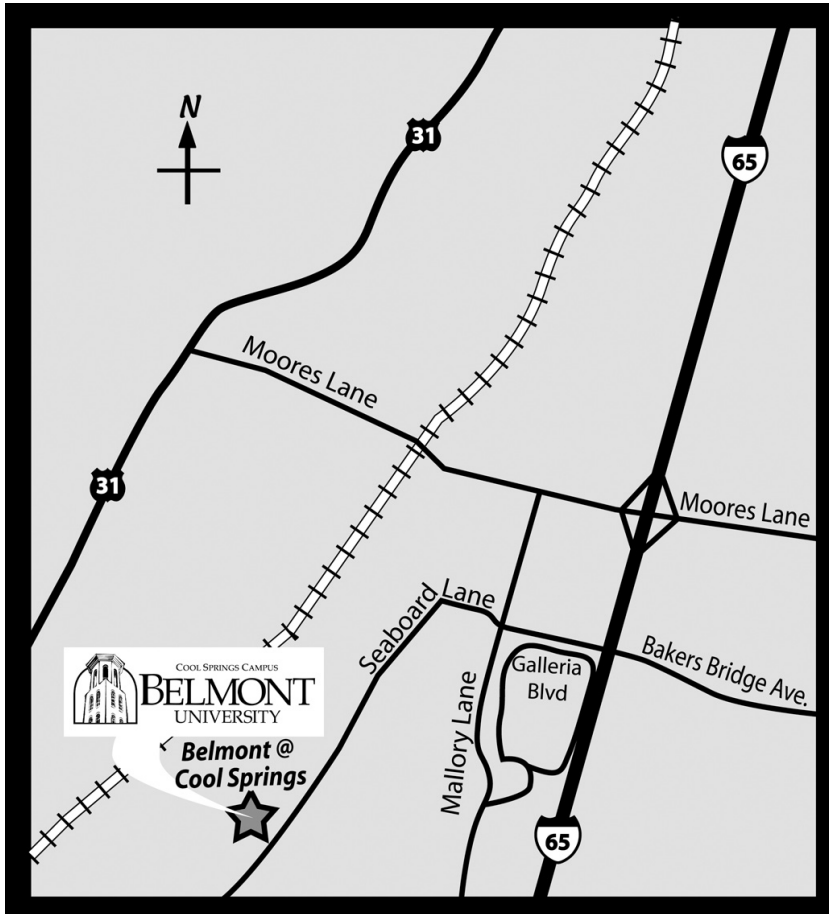

DIRECTIONS TO BELMONT @ COOL SPRINGS

Belmont @ Cool Springs
117 Seaboard Lane, Ste F-170
Franklin, TN 37067