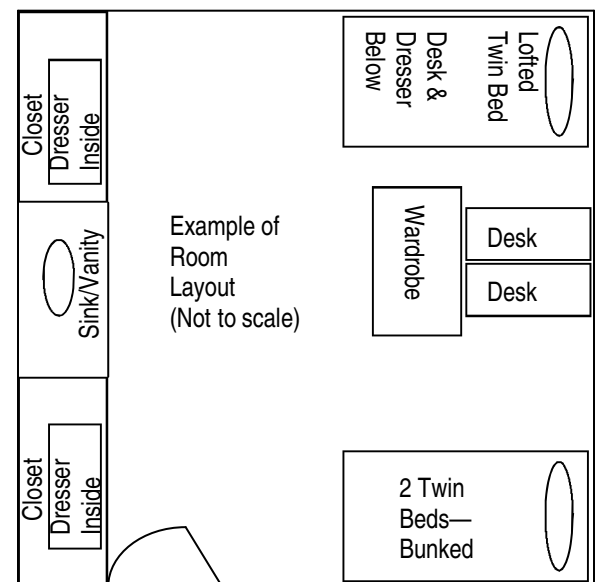

Staff

Wright Hall residents are supported by six Resident Assistants. There are 2 RA's per floor. Each RA has gone through extensive training in order to be a resource to our residents. RAs create social and educational opportunities right here in the complex through programming and community building efforts.

The RAs are supervised by one full-time, live-in professional staff member, known as the Residence Director. The RD is trained in crisis management, acts as a resource to the residents of the complex, and oversees the administrative aspects of the building such as maintenance and discipline. The RD maintains regular hours in their office located off the Main Lobby. The RD also lives in an apartment located on the ground floor of the building.

Resident Room (View 1)