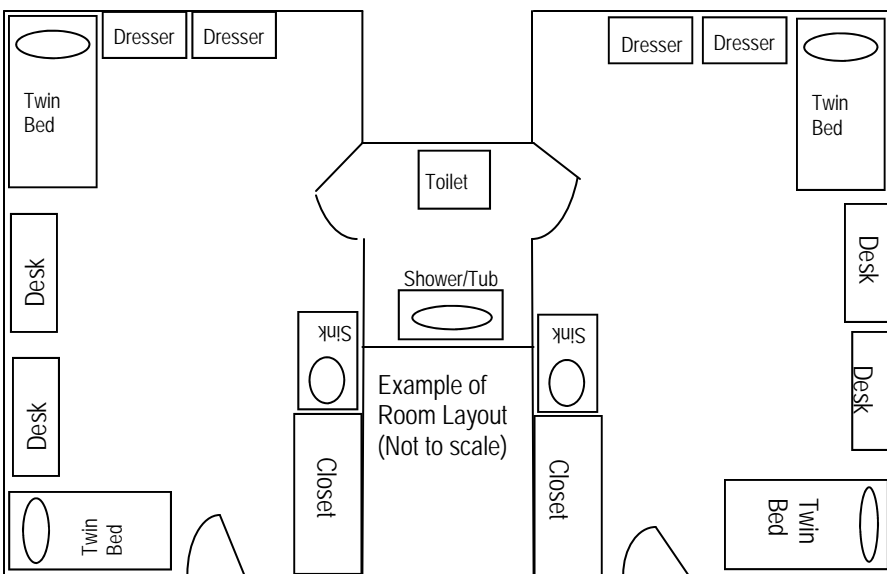

Staff

Heron Hall residents are supported by four Resident Assistants. There is one RA per floor. Each RA has gone through extensive training in order to be a resource to our residents. RAs create social and educational opportunities right here in the complex through programming and community building efforts.

The RAs are supervised by one full-time, live-in professional staff member, known as the Residence Director. The RD is trained in crisis management, acts as a resource to the residents of the complex, and oversees the administrative aspects of the building such as maintenance and discipline. The RD maintains regular hours in their office located off the Main Lobby. The RD also lives in an apartment located on the first floor of the building.

Mailing Address:
1900 Belmont Blvd.
Heron Hall [Room #]
Nashville, TN 37212