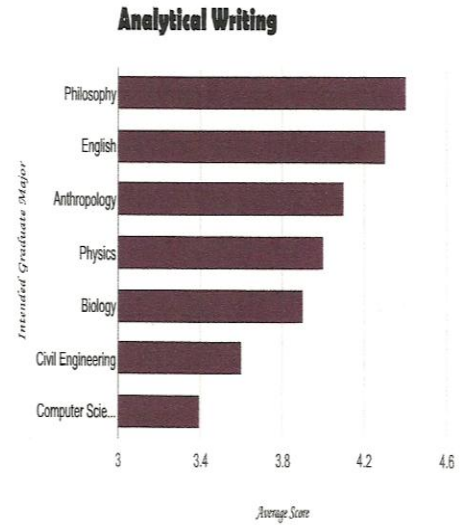

The analytical writing section requires two essays: an analysis of a flawed argument and a more general position paper on an issue. Scores range from 0-6 in half-point increments. Data from ETS (PDF) for August 2011-April 2012.