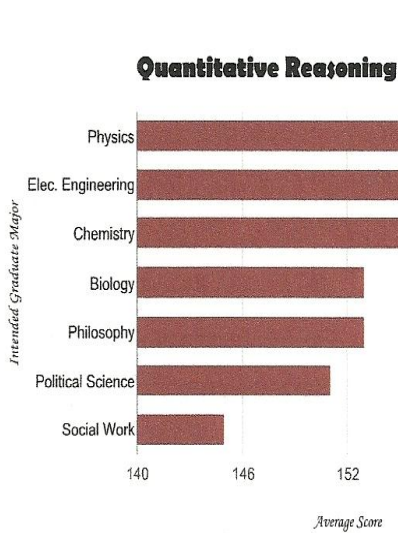

The quantitative reasoning section measures mathematical ability and data interpretation skills. The score scale ranges from 130-170. Data from ETS (PDF) for August 2011-April 2012.