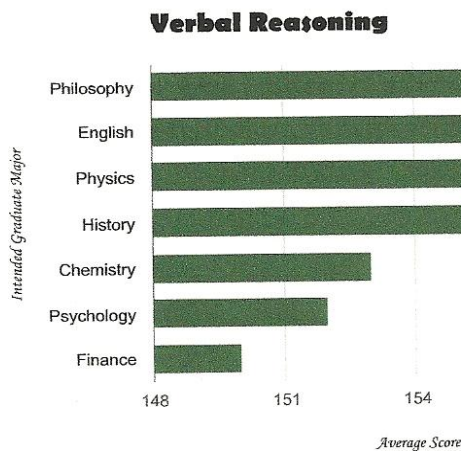

Best Majors for GRE Scores: Still Physics and Philosophy

August 20, 2012

The quantitative reasoning section measures mathematical ability and data interpretation skills. The score scale ranges from 130-170. Data from ETS (PDF) for August 2011-April 2012.

The analytical writing section requires two essays: an analysis of a flawed argument and a more general position paper on an issue. Scores range from 0-6 in half-point increments. Data from ETS (PDF) for August 2011-April 2012.