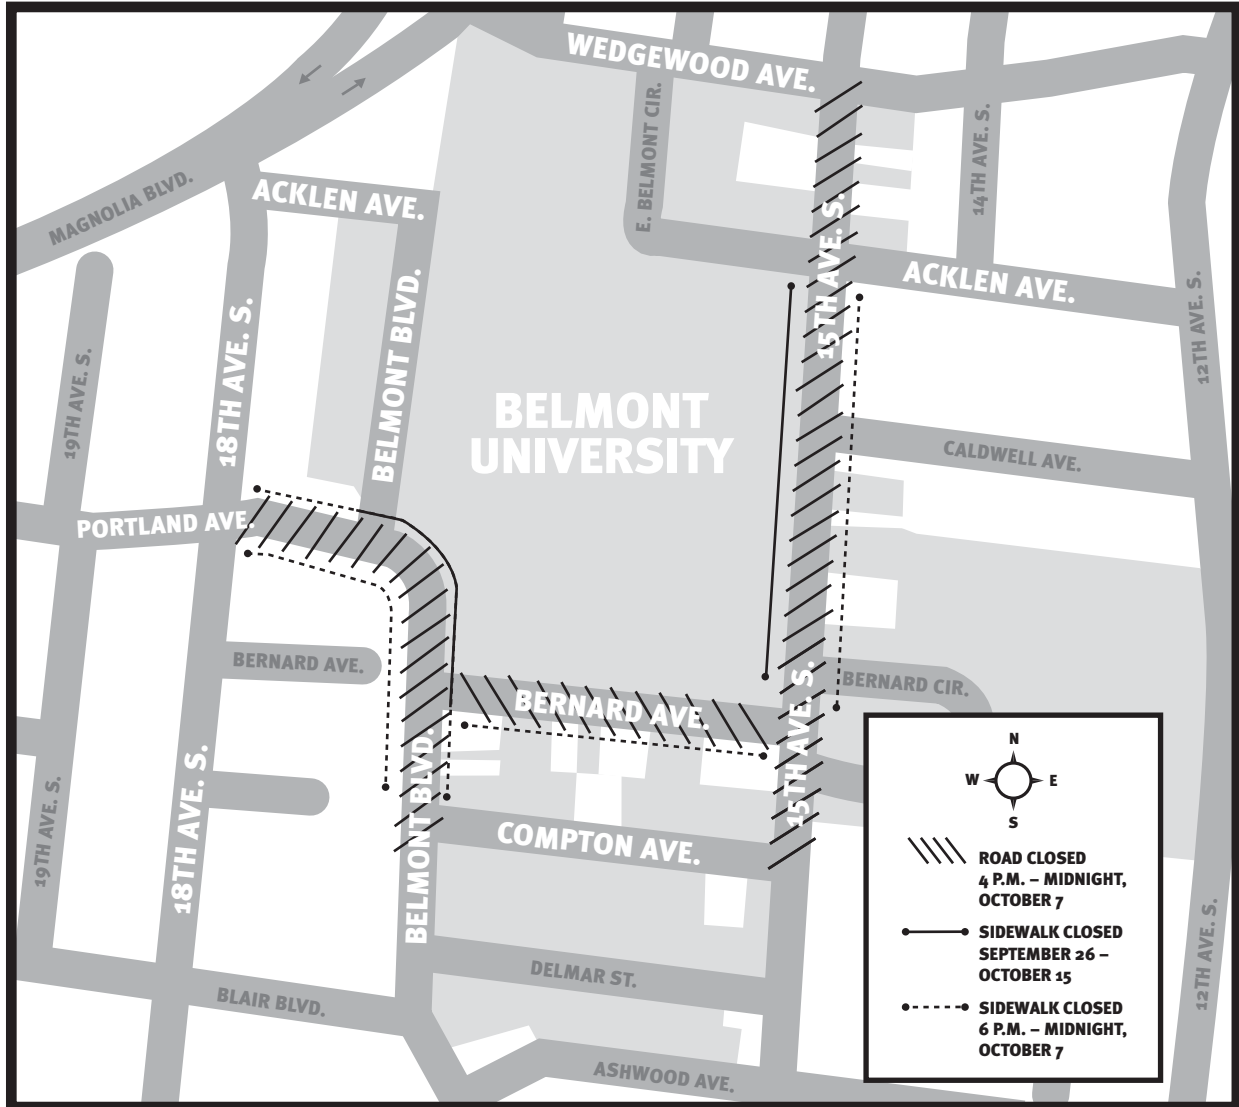

2008 Town Hall Presidential Debate
 NEIGHBORHOOD IMPACT - SIDEWALK & STREET CLOSURE MAP*

SIDEWALKS:

Belmont Blvd:

- The sidewalk on the east side of Belmont Blvd. will be closed between Bernard Avenue and Portland Avenue from September 26 through October 15.
- The sidewalk on the east side of Belmont Blvd. between Compton Avenue and Bernard Avenue and between the beginning of Portland Avenue and 18th Avenue will be closed from 6 p.m. - midnight on Tuesday, October 7.
- The sidewalk on the west side of Belmont Blvd./south side of Portland Avenue between Compton Avenue and 18th Avenue will be closed from 6 p.m. - midnight on Tuesday, October 7.

Bernard Avenue:

- The sidewalk on the south side of Bernard Avenue between Belmont Blvd and 15th Avenue will be closed from 6 p.m. - midnight on Tuesday, October 7.

15th Avenue:

- The sidewalk on the west side of 15th Avenue will be closed between Bernard Avenue and Acklen Avenue from September 26 through October 15.
- The sidewalk on the east side of 15th Avenue between Bernard Avenue and Acklen Avenue will be closed from 6 p.m. - midnight on Tuesday, October 7.

STREETS:

Belmont Blvd./Portland Avenue will be closed between Compton Avenue and 18th Avenue on Tuesday, October 7, 2008 from approximately 4 p.m. - midnight.

Bernard Avenue will be closed between 15th Avenue and Belmont Blvd. on Tuesday, October 7, 2008 from approximately 4 p.m. - midnight.

15th Avenue will be closed between Compton Avenue and Wedgewood Avenue on Tuesday, October 7, 2008 from approximately 4 p.m. - midnight.

*Information current as of 9/26/08. Subject to change.