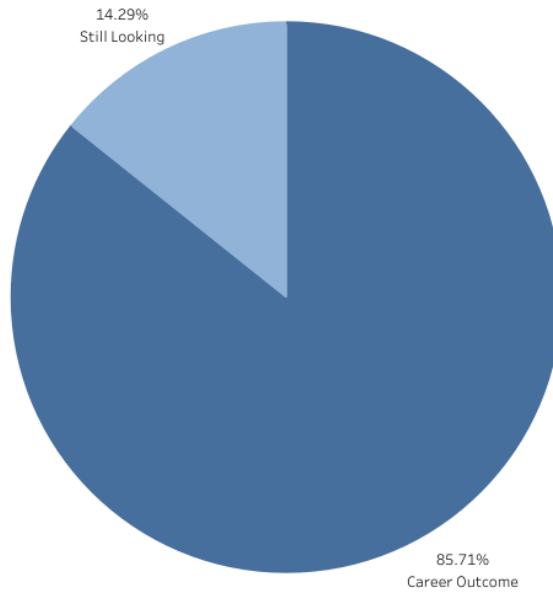

The First Destination Career Outcome Rate represents the percentage of graduates in the Class of 2018 from whom data could be collected who were working, continuing education, volunteering, or enlisted in the military generally within six months of graduation or by December 31, 2018. The Class of 2018 includes August 2017, December 2017, and May 2018 graduates.

Recipient Education Level

- Bachelors
- Doctorate
- Masters

Recipient Primary Major

- Accounting
- Applied Mathematics
- Art Education
- Art History
- Art Studies
- Asian Studies
- Audio and Video Prod..
- Audio Engineering Te..
- Biblical Studies
- Biochemistry and Mol..
- Biology
- Business Administrat..
- Chemistry
- Christian Leadership
- Church Music
- Commercial Music
- Communication Studi..
- Computer Science
- Corporate Communic..
- Design Communicatio..
- Economics
- English
- Entertainment Indust..
- Entrepreneurship
- Environmental Science
- Exercise Science
- Faith and Social Justice
- Finance

Count of Outcome

Outcome (group)

- Career Outcome
- Still Looking

**Belmont University First Destination Career Outcomes Report Class of 2018
College of Liberal Arts & Social Sciences**

| Combined Response and K.. | Response and Knowledge Rate Brea.. | First Destination Career Outcomes Rate | Career Outcomes Breakdown by Catego.. | Employment by Category | Employment by Type | Employers |
|---------------------------|------------------------------------|--|---------------------------------------|------------------------|--------------------|-----------|
|---------------------------|------------------------------------|--|---------------------------------------|------------------------|--------------------|-----------|