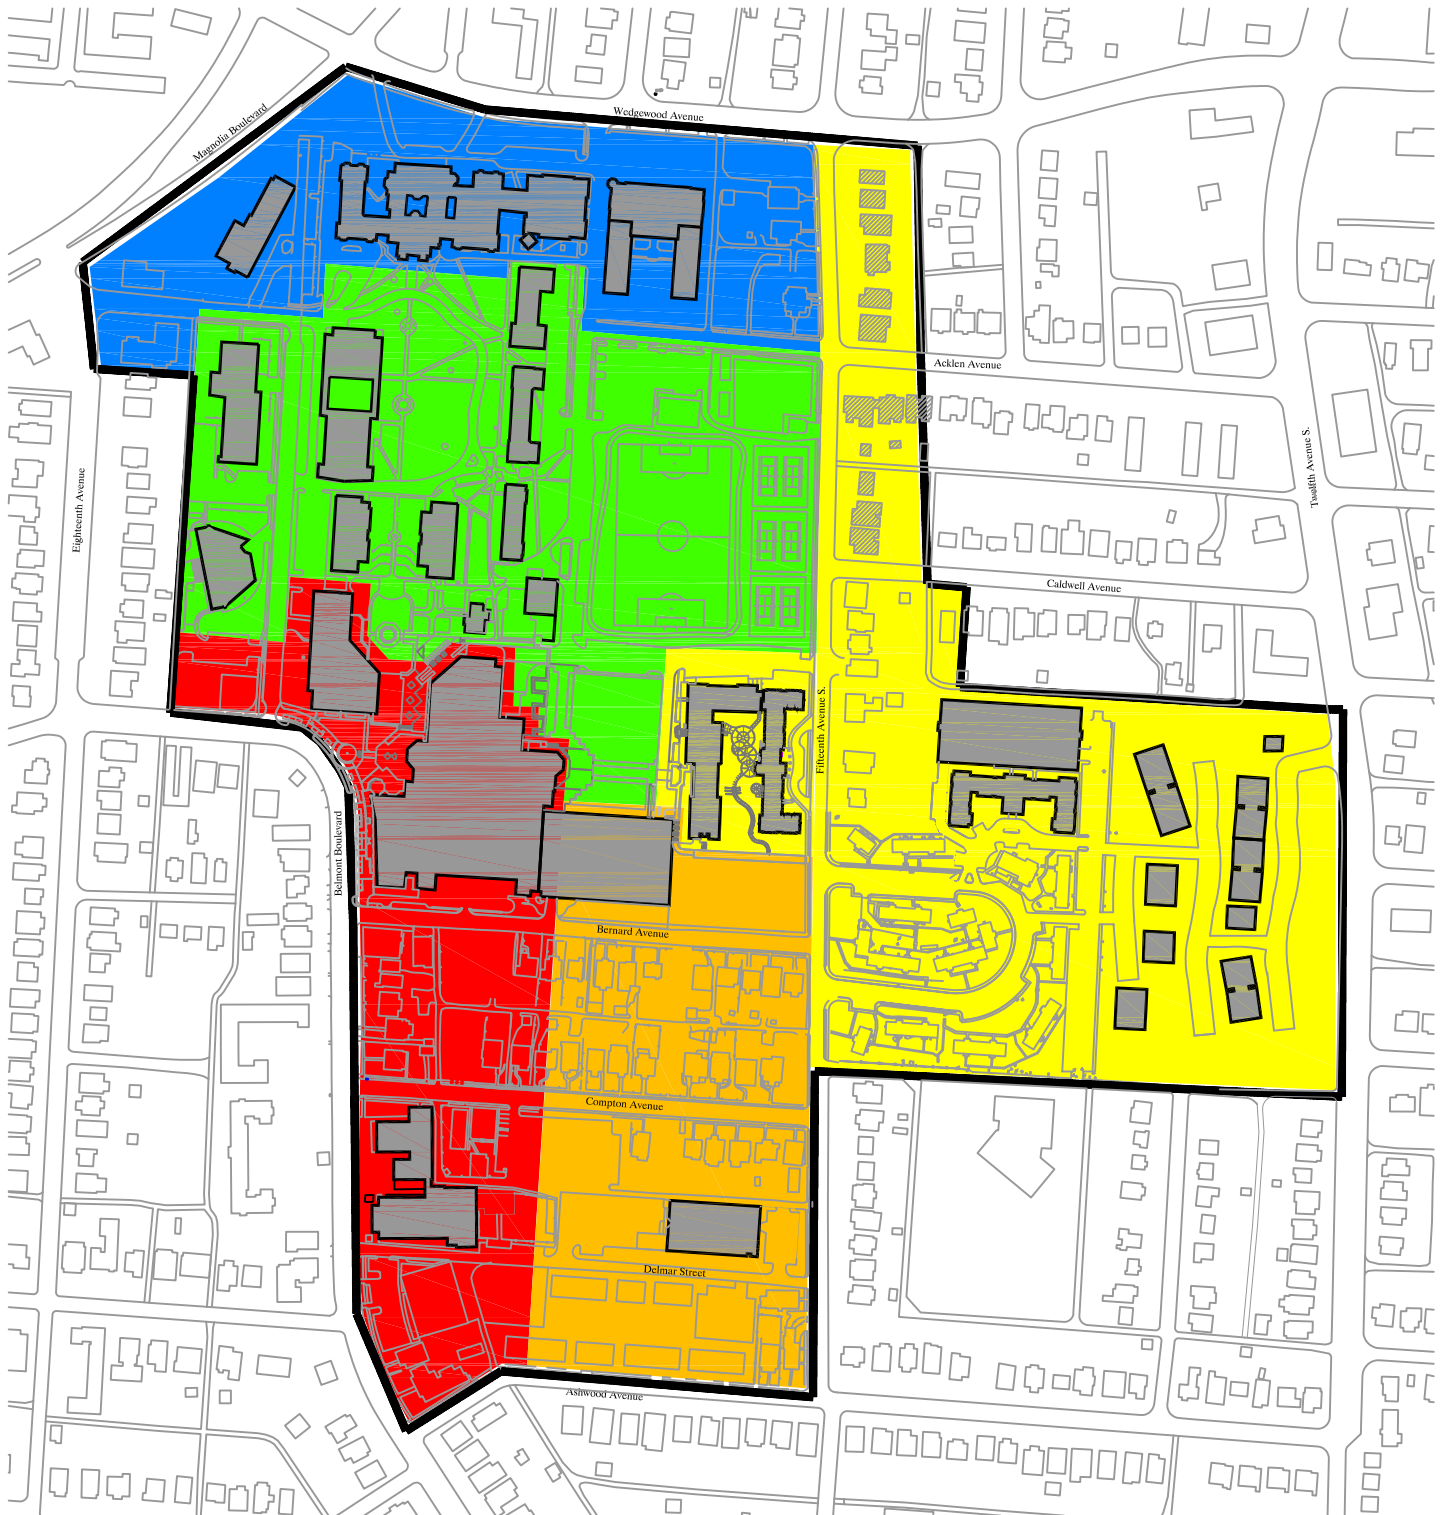

Activity Zones

Belmont University

-  Wedgewood & Magnolia Avenue Grand Entry Zone
-  Academic Core Zone
-  Belmont Boulevard Arts & Entertainment Zone
-  South Campus Mixed Use Zone
-  Residential Campus Zone