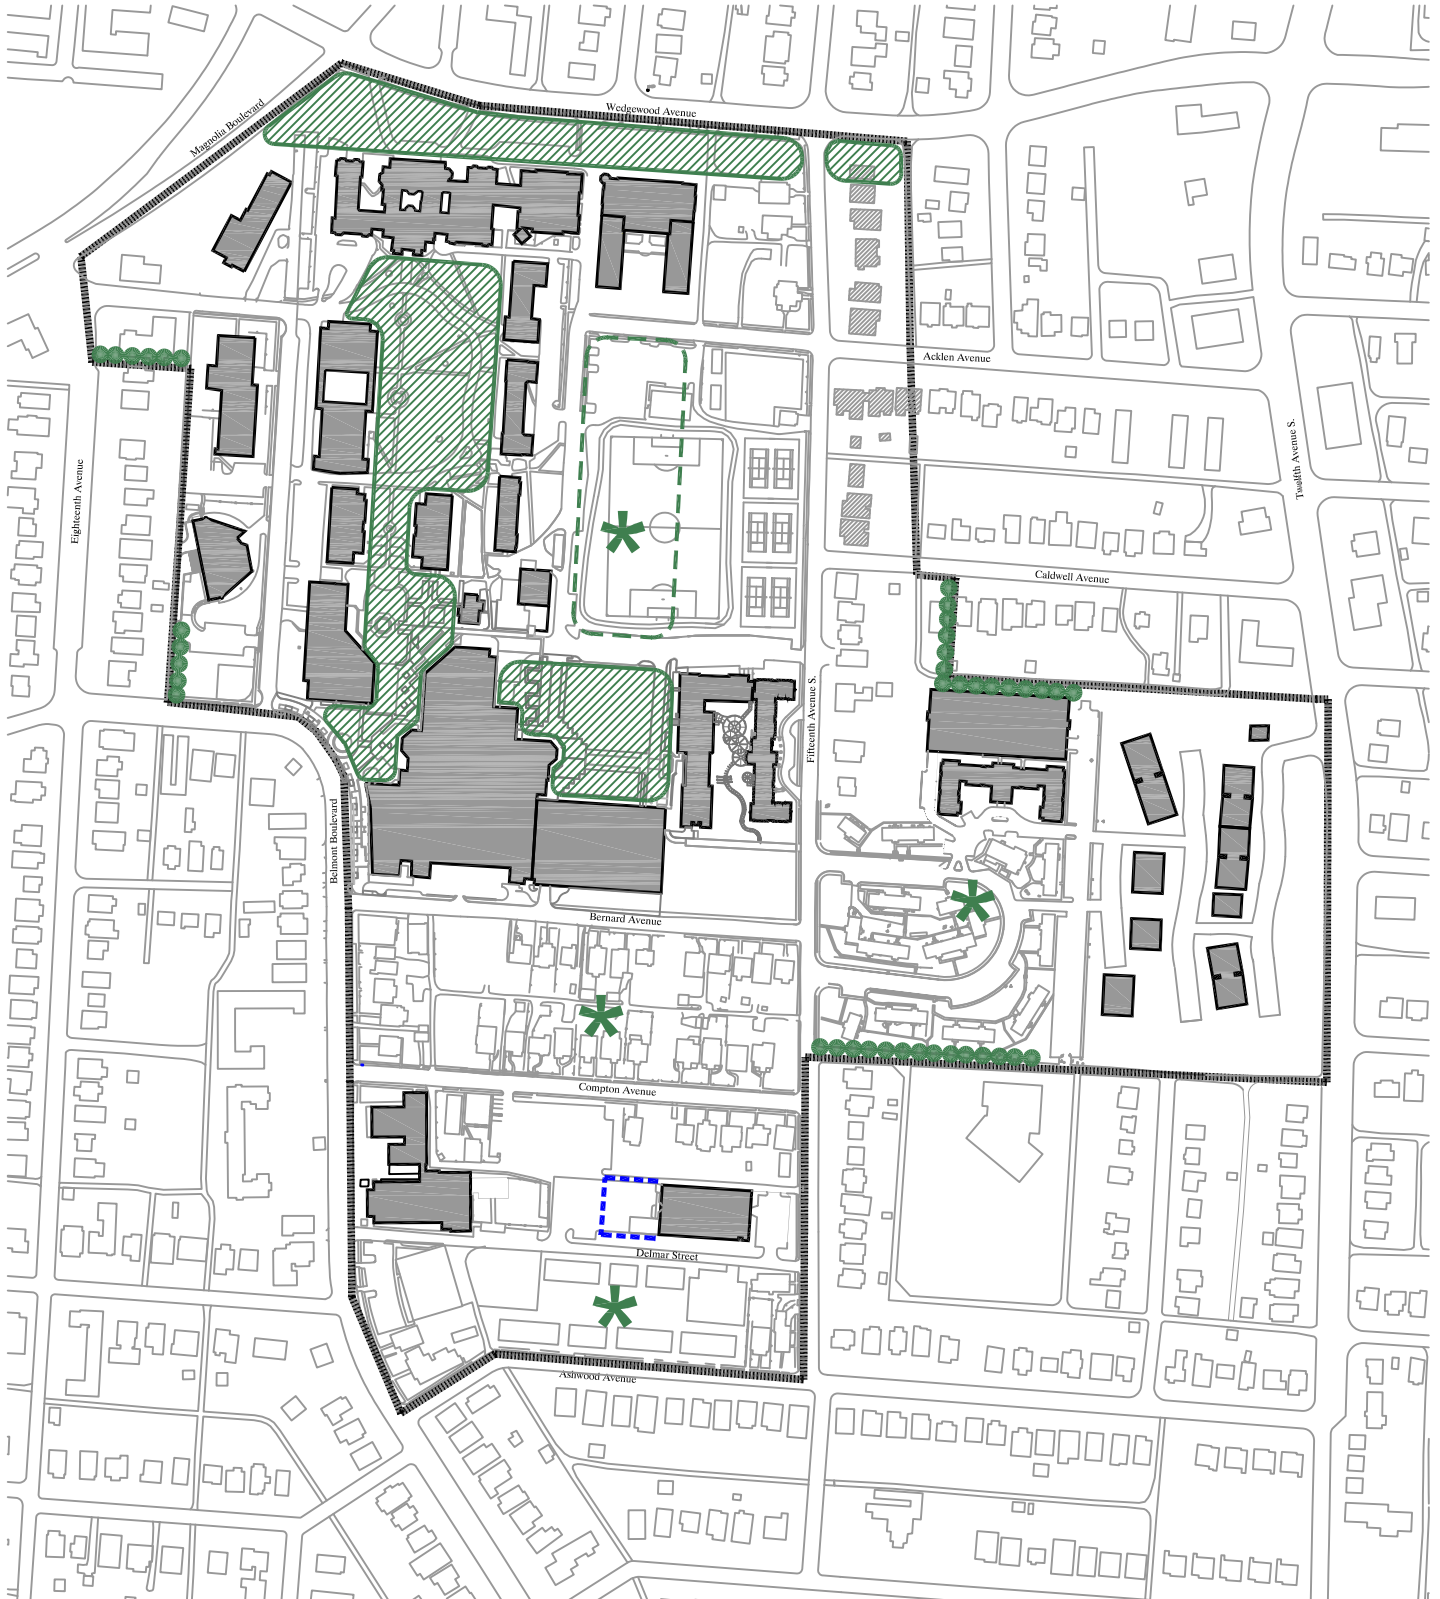

Open Space, Buffering and Screening

Belmont University

LEGEND

-  Existing Open Space to Remain
-  Proposed Open Space Mall
-  Proposed Buffer Yard
-  Proposed Open Space Pocket (Anywhere within block)
-  Proposed Screening (Associated with Physical Plant outside area)

rm plan group
community & campus
planning & design
nashville