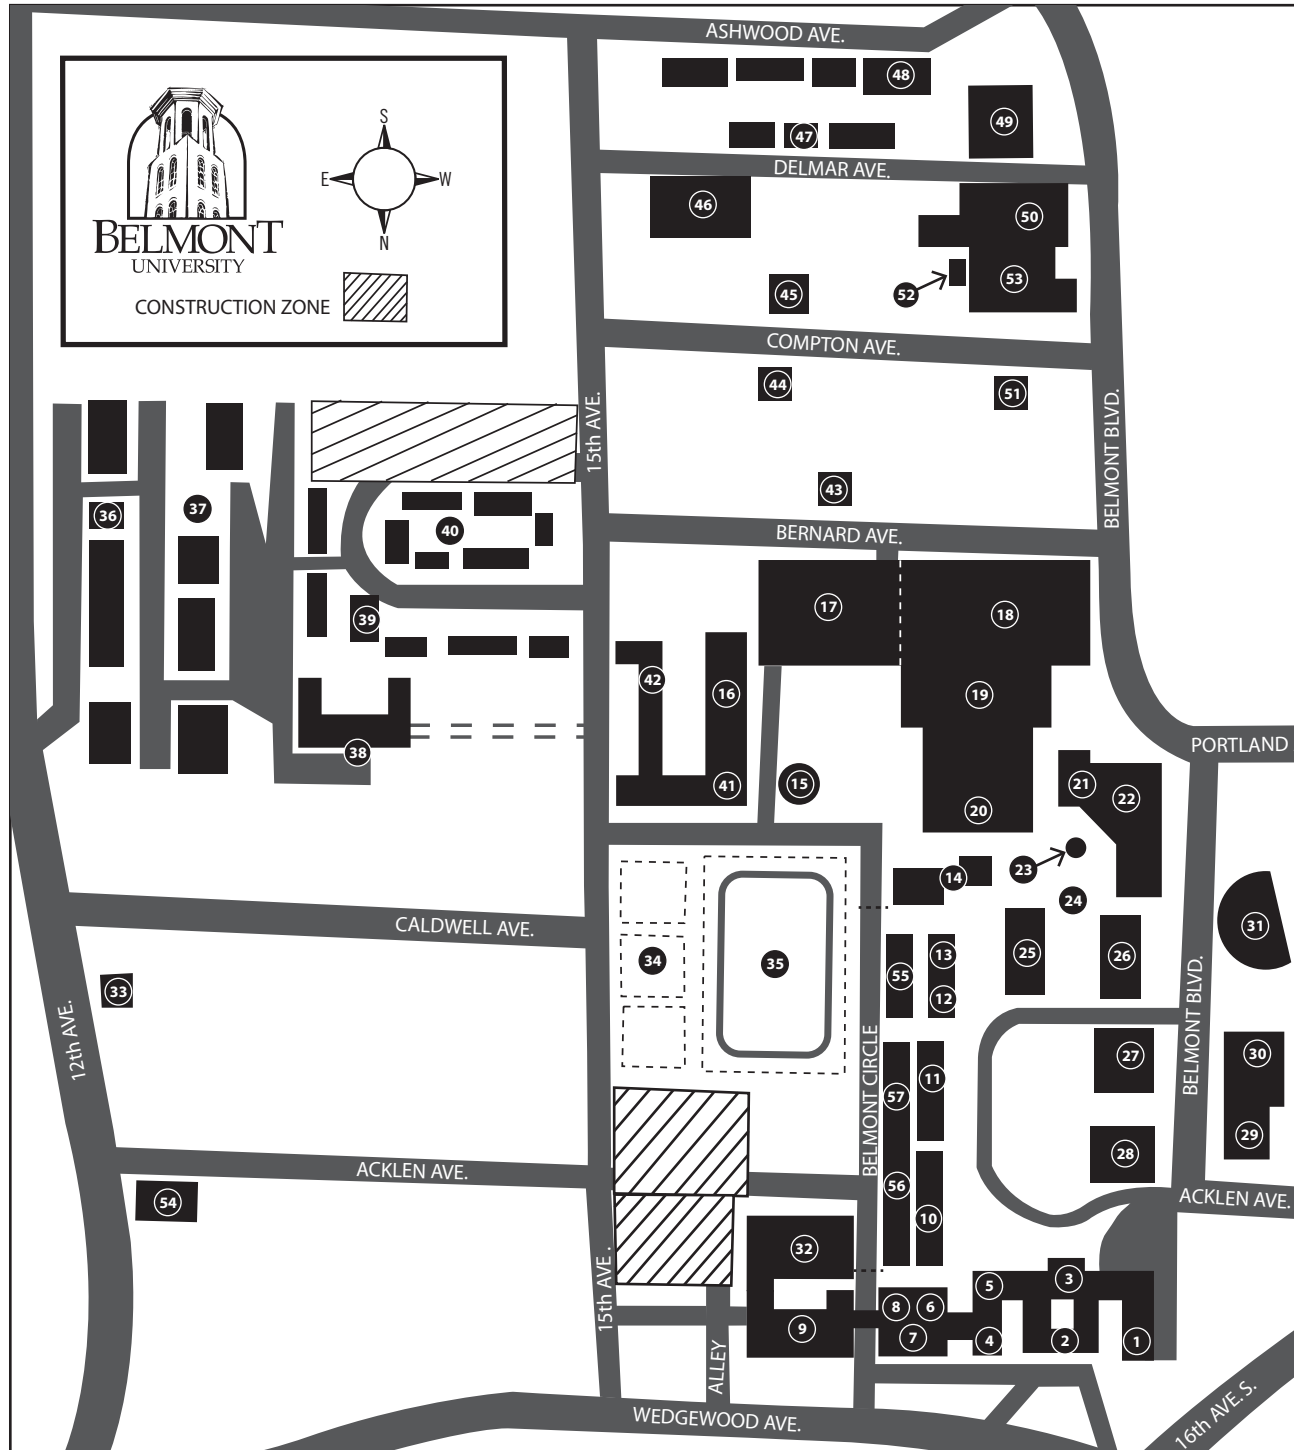

- 1 Fidelity Hall
- 2 Freeman Hall
- 3 Belmont Mansion
- 4 Black & White Dining Room
- 4 Neely Dining Room
- 5 Barbara Massey Hall
- 6 Massey Business Center, Jack C.
- 7 Copy Center
- 8 Curb Music Business Center
- 9 Inman Center, Gordon E. & North Garage
- 10 Heron Hall
- 11 Pembroke Hall
- 12 Hail Hall
- 13 Belmont Little Theatre
- 14 Plant Operations - Maintenance
- 15 Aviary
- 16 Residence Life
- 16 Wright Hall
- 17 Curb Parking Garage
- 18 Curb Event Center & Curb Cafe
- 19 Maddox Grand Atrium
- 20 Beaman Student Life Center
- 21 Career Services, 2nd Floor
- 21 Counseling Services
- 21 International Education, 2nd Floor
- 22 Campus Security
- 22 Gabhart Student Center
- 22 University Bookstore
- 22 University Cafeteria
- 22 University Ministries
- 23 Bell Tower
- 24 Amphitheatre, Kitty B. West
- 25 Wheeler Humanities Building
- 26 Hitch Science Building
- 27 Massey Performing Arts Center
- 28 Wilson Music Building
- 29 Leu Art Gallery
- 30 Library, Lila D. Bunch
- 31 Leu Center for the Visual Arts
- 32 McWhorter Hall & North Garage
- 32 Student Health Services & Pharmacy
- 33 Security Operations Center
- 34 Davis Tennis Center
- 35 Whitten Field
- 36 Hillside Clubhouse
- 37 Hillside
- 38 Thraikill Hall & Parking Garage
- 39 Bruin Hills Club House
- 40 Bruin Hills
- 41 Maddox Hall
- 42 Kennedy Hall
- 43 Moench Center, 1521 Bernard
- 43 Cooperative Center for Study Abroad
- 44 Max Kade House, 1508 Compton
- 45 Center for Social Entrepreneurship & Service Learning (CSESL), 1513 Compton
- 46 15th Avenue Annex/Law
- 47 Belmont Commons Clubhouse
- 48 Belmont Commons
- 49 Department of Sport Science
- 50 Belmont Heights Baptist Church
- 51 The Honors House, 1524 Compton
- 52 Dynamo Room
- 53 Theater Complex
- 54 Mail Services - Central Receiving
- 55 Maple Hall
- 56 Patton Hall
- 57 Bear House

University Operator: 615-460-6000