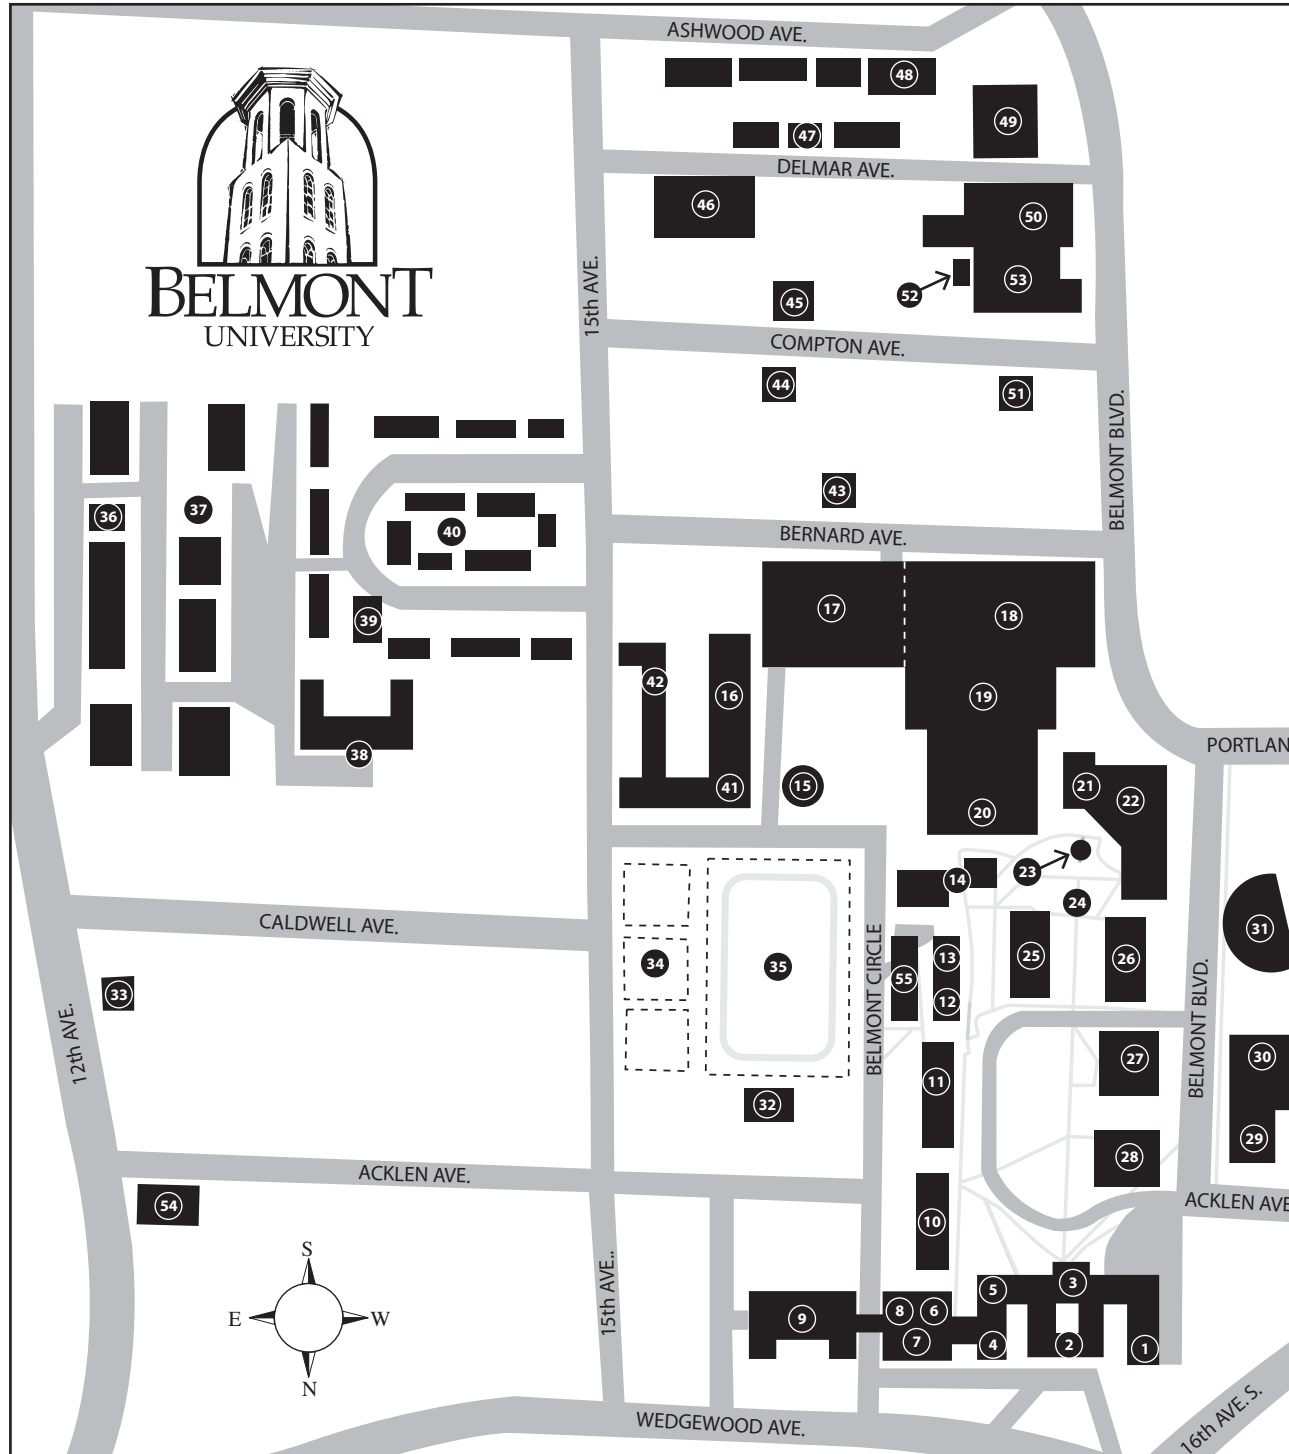

CAMPUS MAP

ALPHABETICAL LISTING

- 24 Amphitheatre, Kitty B. West
- 15 Aviary
- 5 Barbara Massey Hall
- 20 Beaman Student Life Center
- 23 Bell Tower
- 48 Belmont Commons
- 47 Belmont Commons Clubhouse
- 50 Belmont Heights Baptist Church
- 13 Belmont Little Theatre
- 3 Belmont Mansion
- 4 Black & White Dining Room
- 39 Bruin Hills Club House
- 40 Bruin Hills
- 22 Campus Security
- 21 Career Services, 2nd Floor
- 41 Counseling Services
- 18 Curb Event Center & Curb Cafe
- 8 Curb Music Business Center
- 17 Curb Parking Garage
- 34 Davis Tennis Center
- 49 Department of Sport Science
- 52 Dynamo Room
- 45 ELS Language Center, 1513 Compton
- 1 Fidelity Hall
- 2 Freeman Hall
- 22 Gabhart Student Center
- 9 Gordon E. Inman Center & Parking Garage
- 12 Hail Hall
- 10 Heron Hall
- 37 Hillside
- 36 Hillside Clubhouse
- 26 Hitch Science Building
- 21 International Education, 2nd Floor
- 42 Kennedy Hall
- 29 Leu Art Gallery
- 31 Leu Center for the Visual Arts
- 30 Library, Lila D. Bunch
- 19 Maddox Grand Atrium
- 41 Maddox Hall
- 54 Mail Services - Central Receiving
- 6 Massey Business Center, Jack C.
- 27 Massey Performing Arts Center
- 44 Max Kade House, 1508 Compton
- 43 Moench Center, 1521 Bernard
- 4 Neely Dining Room
- 55 Maple Hall
- 7 Office of Communications/Copy Center
- 11 Pembroke Hall
- 46 Physical Therapy Building
- 14 Plant Operations - Maintenance
- 32 Psychology Department Building
- 16 Residence Life
- 33 Security Operations Center
- 21 Student Health Services, 2nd Floor
- 53 Theater Complex
- 38 Thraikill Hall & Parking Garage
- 22 University Bookstore
- 22 University Cafeteria
- 22 University Ministries
- 25 Wheeler Humanities Building
- 35 Whitten Field
- 28 Wilson Music Building
- 51 Women's Honors House, 1524 Compton
- 16 Wright Hall